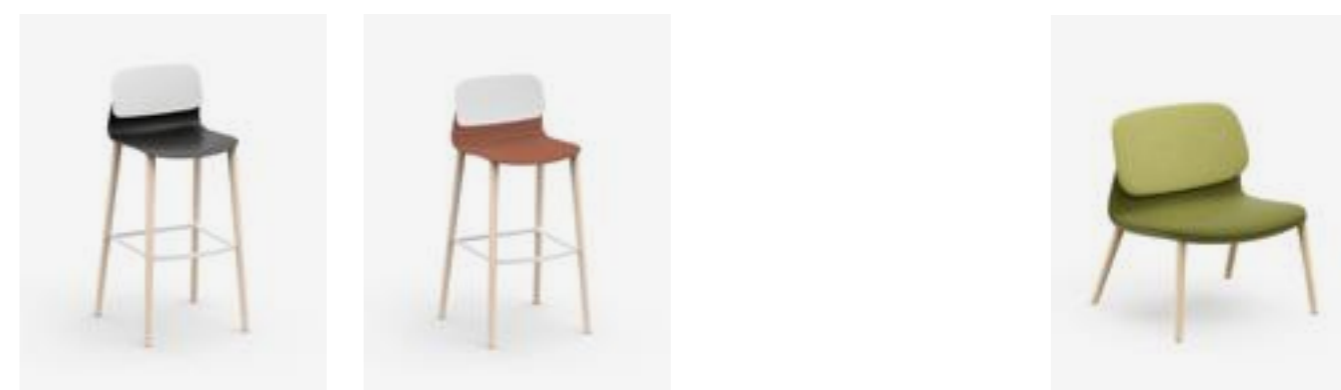

KBH0

KBH0

KBX0